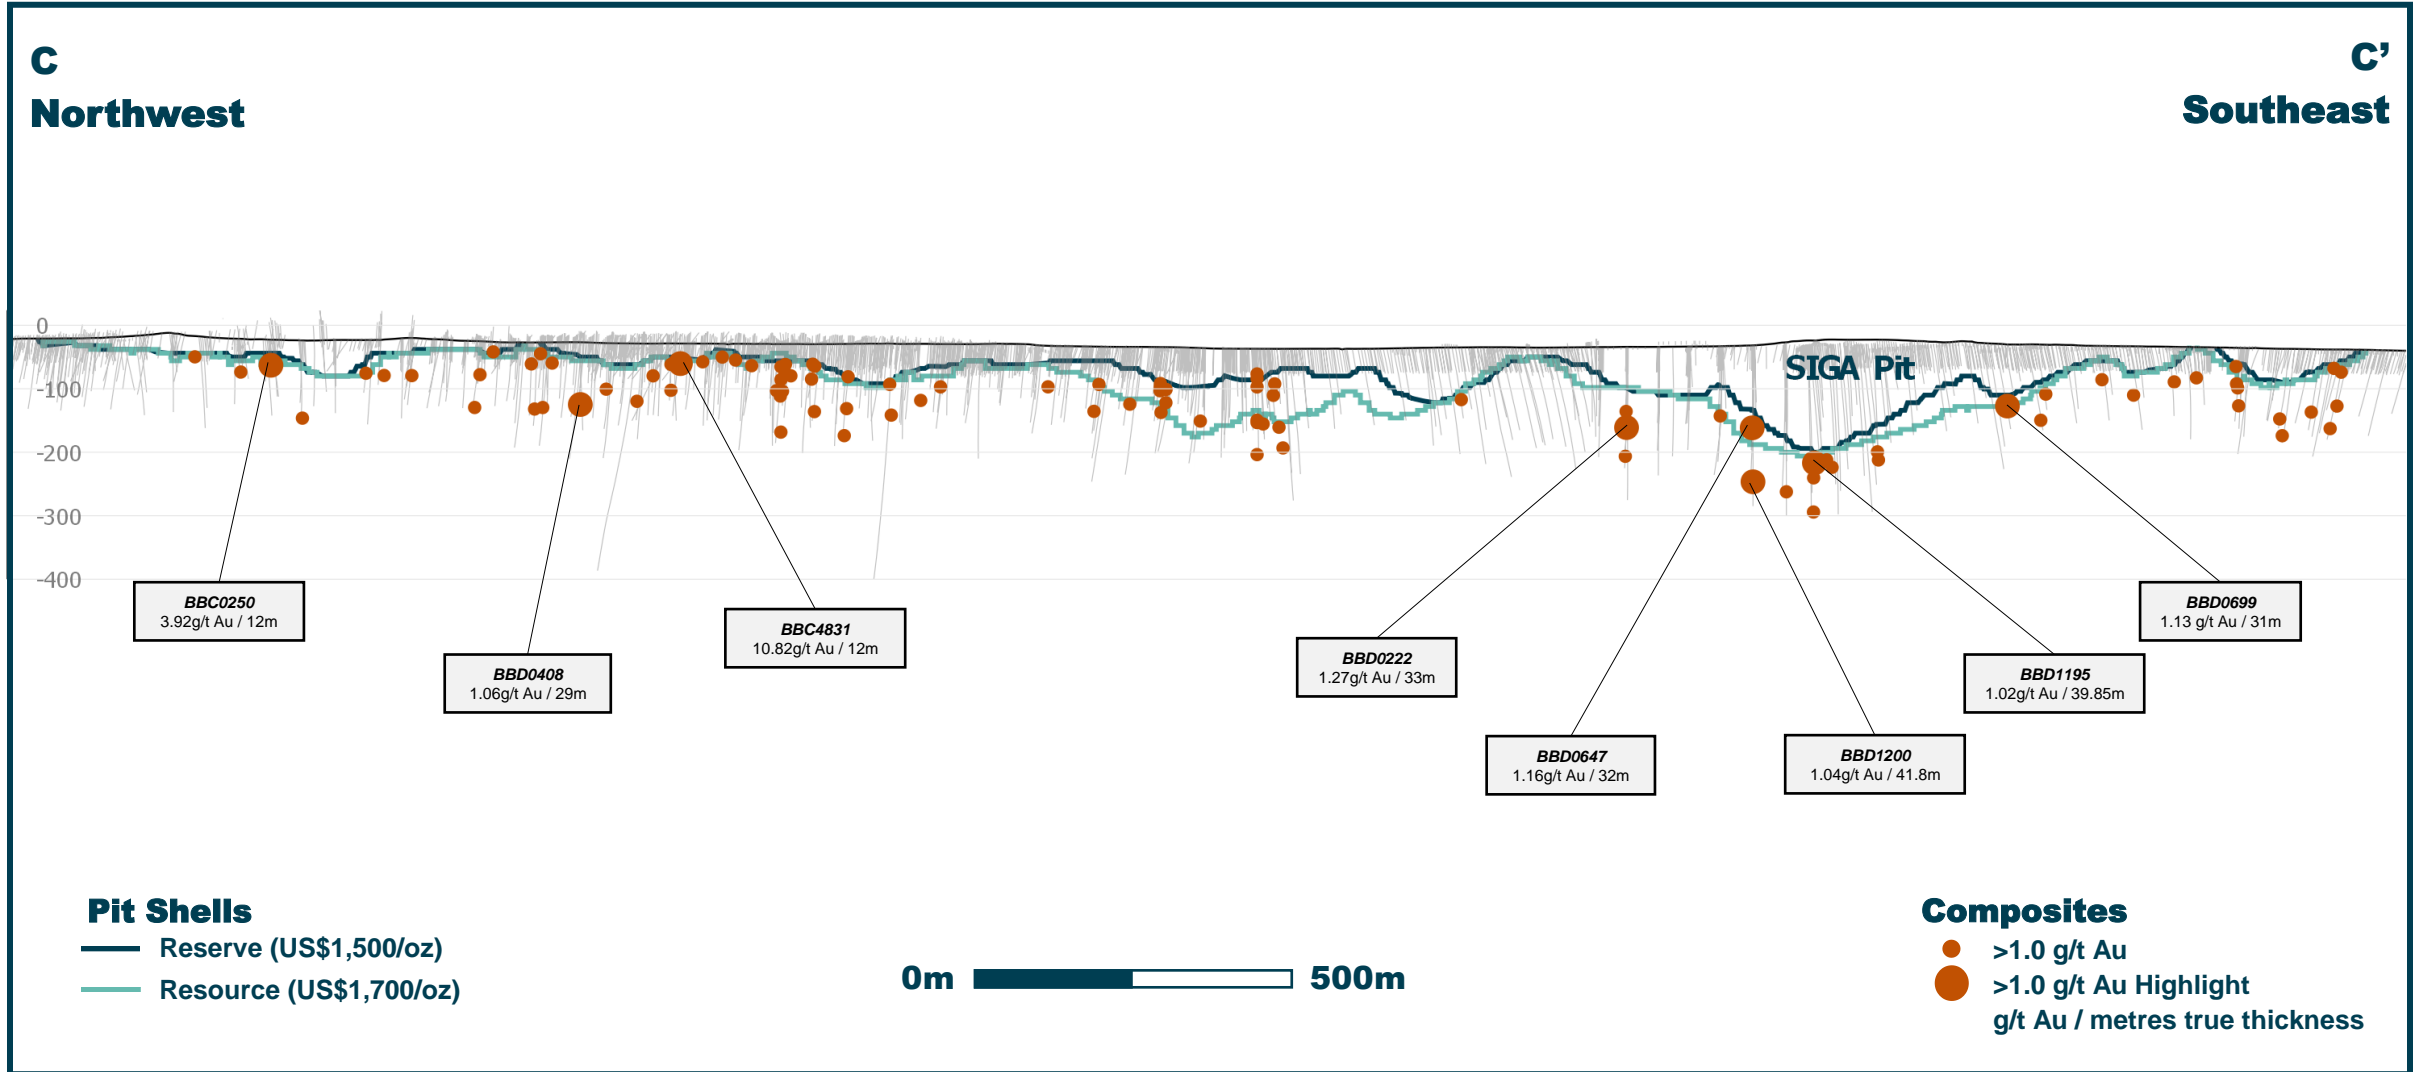

# MAGA LONG SECTION Looking Southeast

Highlighted composite intercepts >1g/t below reserve pit

# P8P9 LONG SECTION Looking Southeast

Highlighted composite intercepts >1g/t below reserve pit

# SIGA LONG SECTION Looking Northeast

Highlighted composite intercepts >1g/t below reserve pit

# P17 LONG SECTION Looking East

Highlighted composite intercepts >1g/t below reserve pit