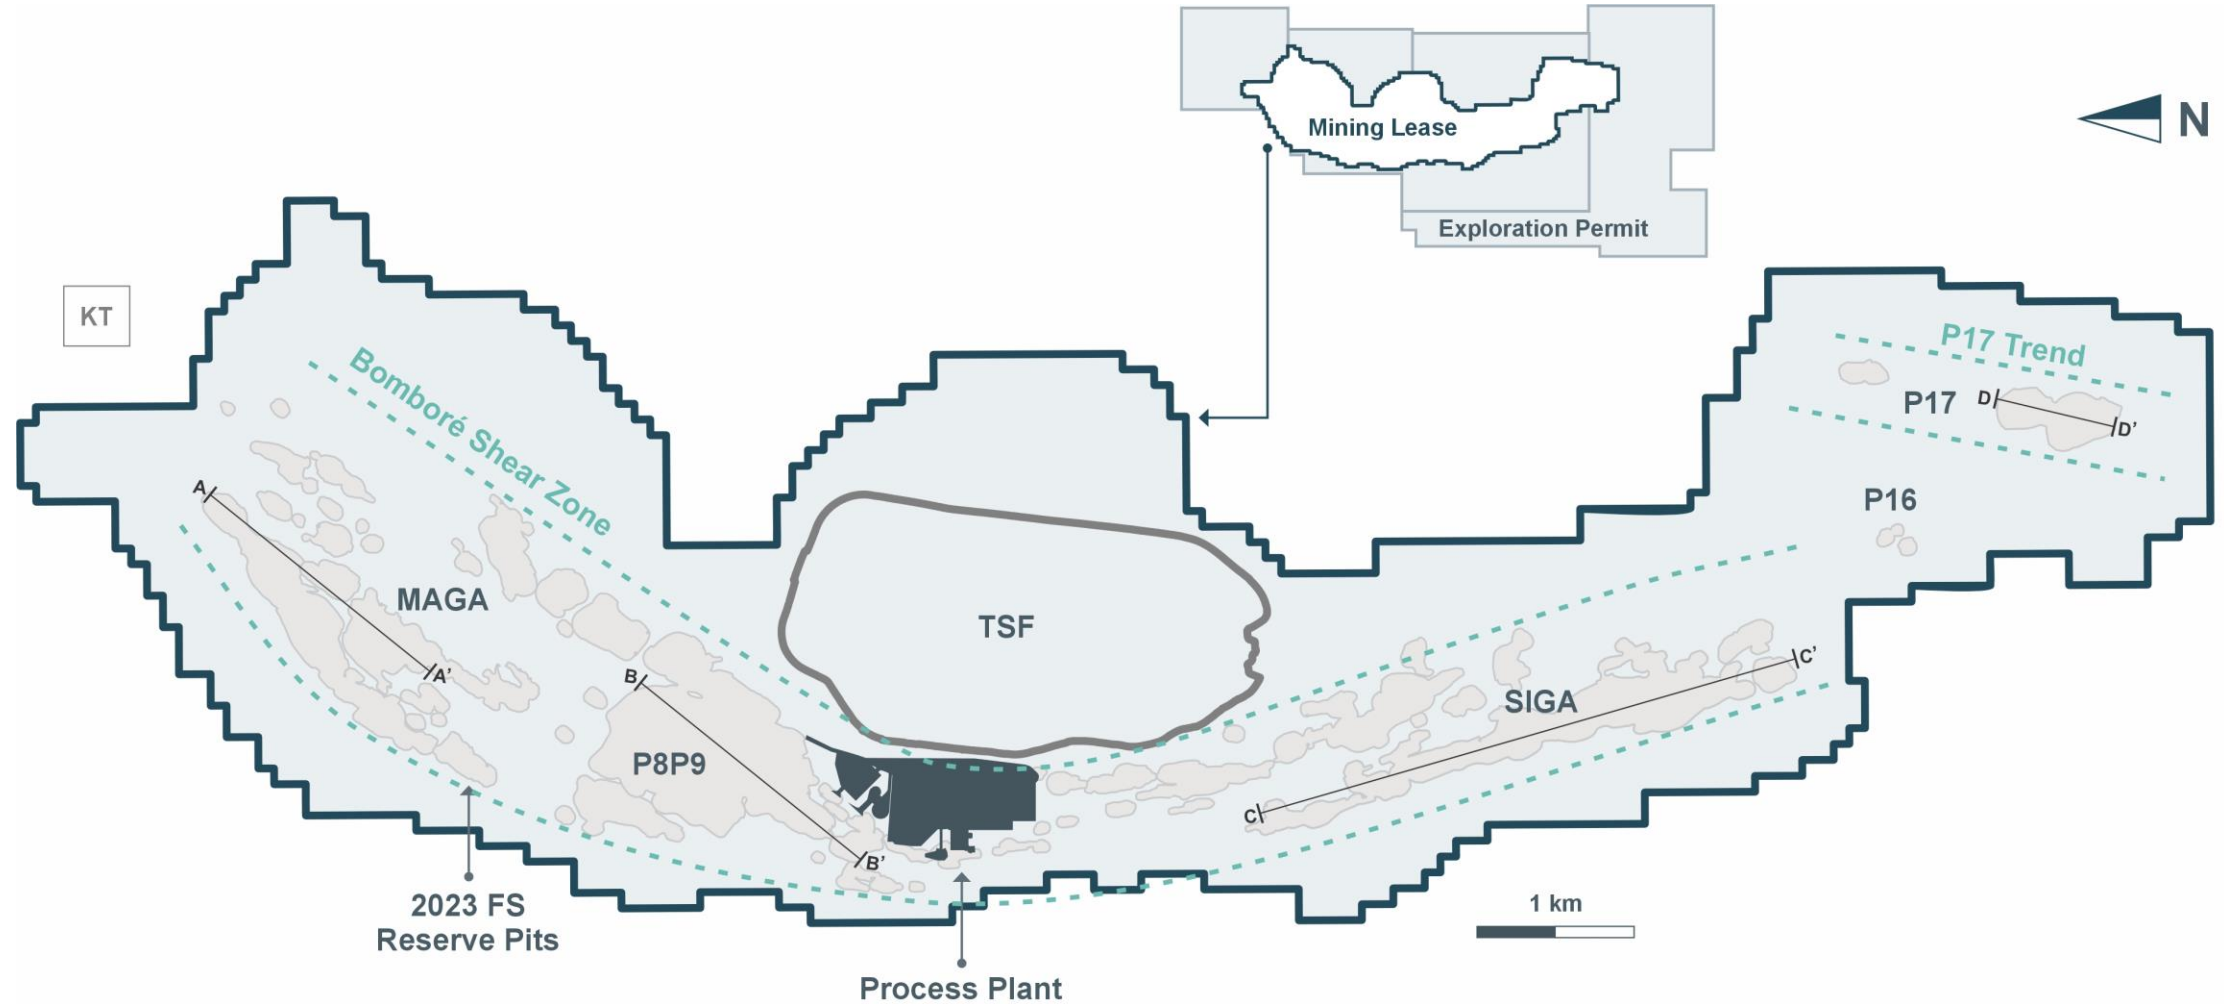

BOMBORÉ Site Layout

P13