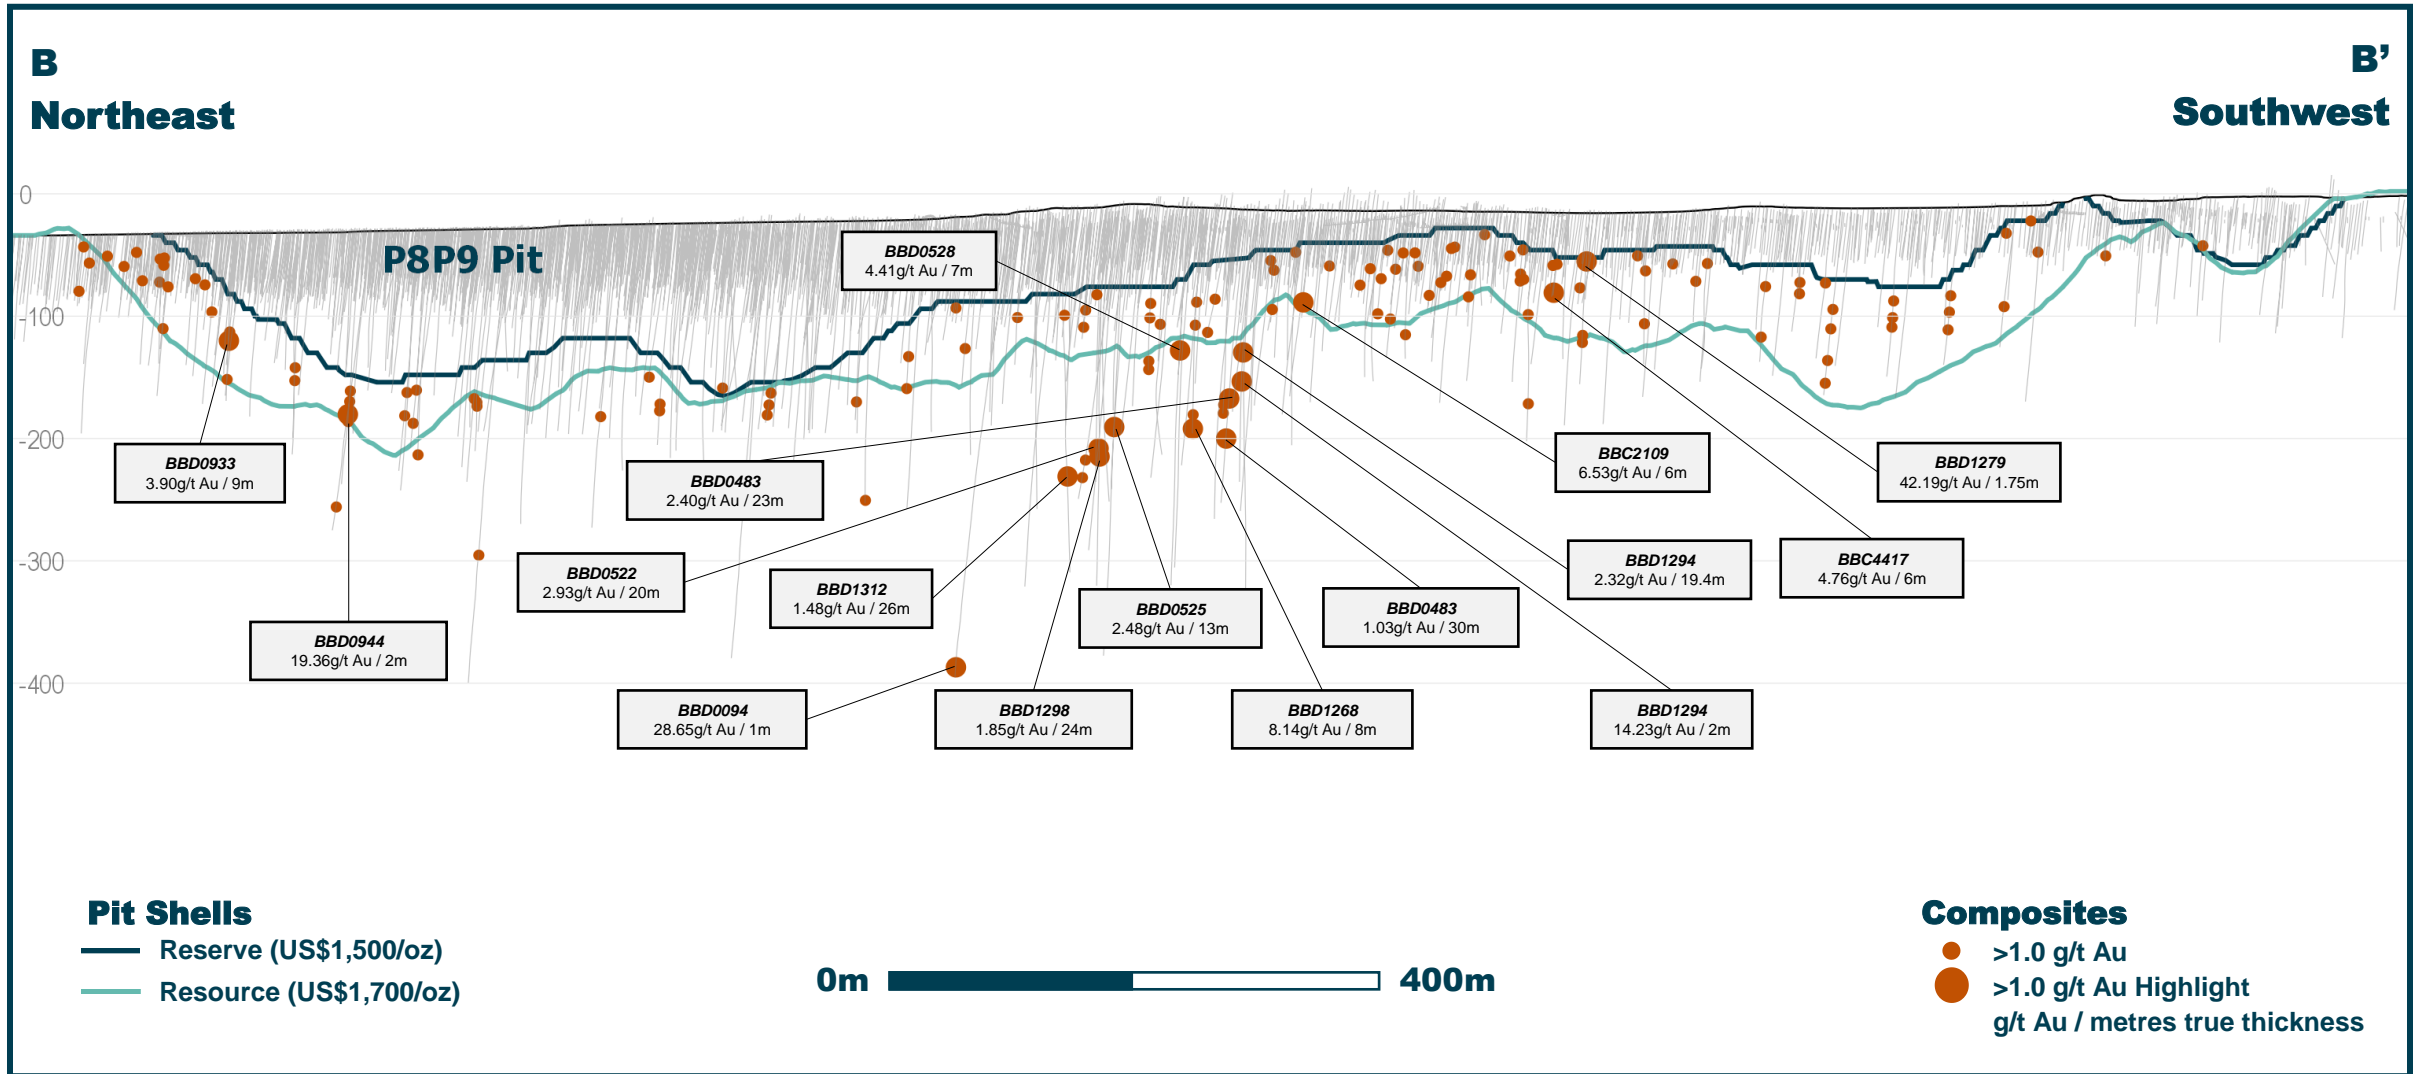

# MAGA LONG SECTION Looking Southeast

Highlighted composite intercepts >1g/t below reserve pit

# P8P9 LONG SECTION Looking Southeast

Highlighted composite intercepts >1g/t below reserve pit

# SIGA LONG SECTION Looking Northeast

Highlighted composite intercepts >1g/t below reserve pit

# P17 LONG SECTION Looking East

Highlighted composite intercepts >1g/t below reserve pit