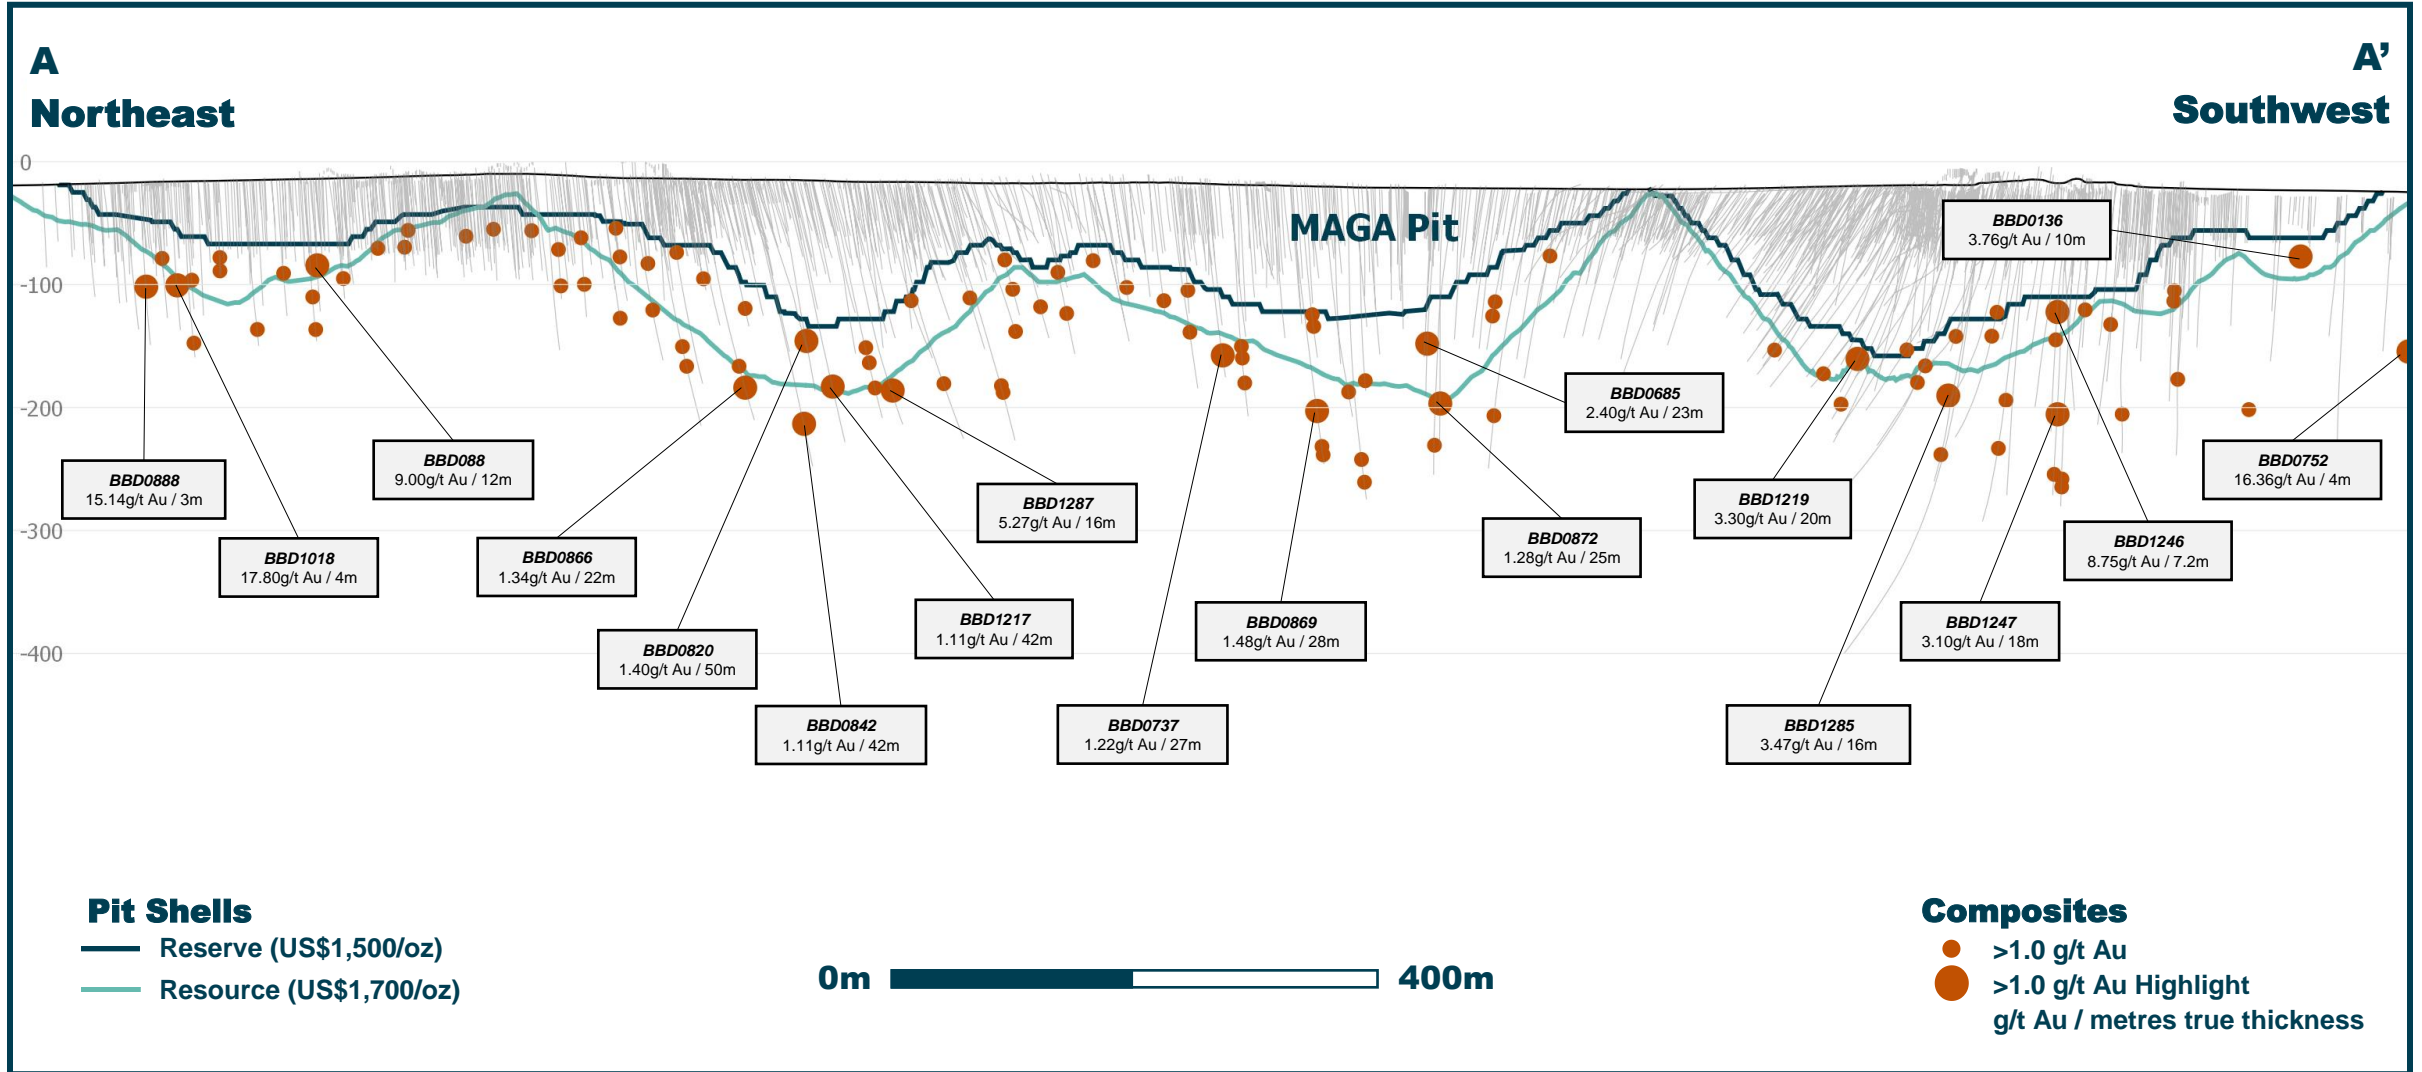

# MAGA LONG SECTION Looking Southeast

Highlighted composite intercepts >1g/t below reserve pit

# P8P9 LONG SECTION Looking Southeast

Highlighted composite intercepts >1g/t below reserve pit

# SIGA LONG SECTION Looking Northeast

Highlighted composite intercepts >1g/t below reserve pit

# P17 LONG SECTION Looking East

Highlighted composite intercepts >1g/t below reserve pit